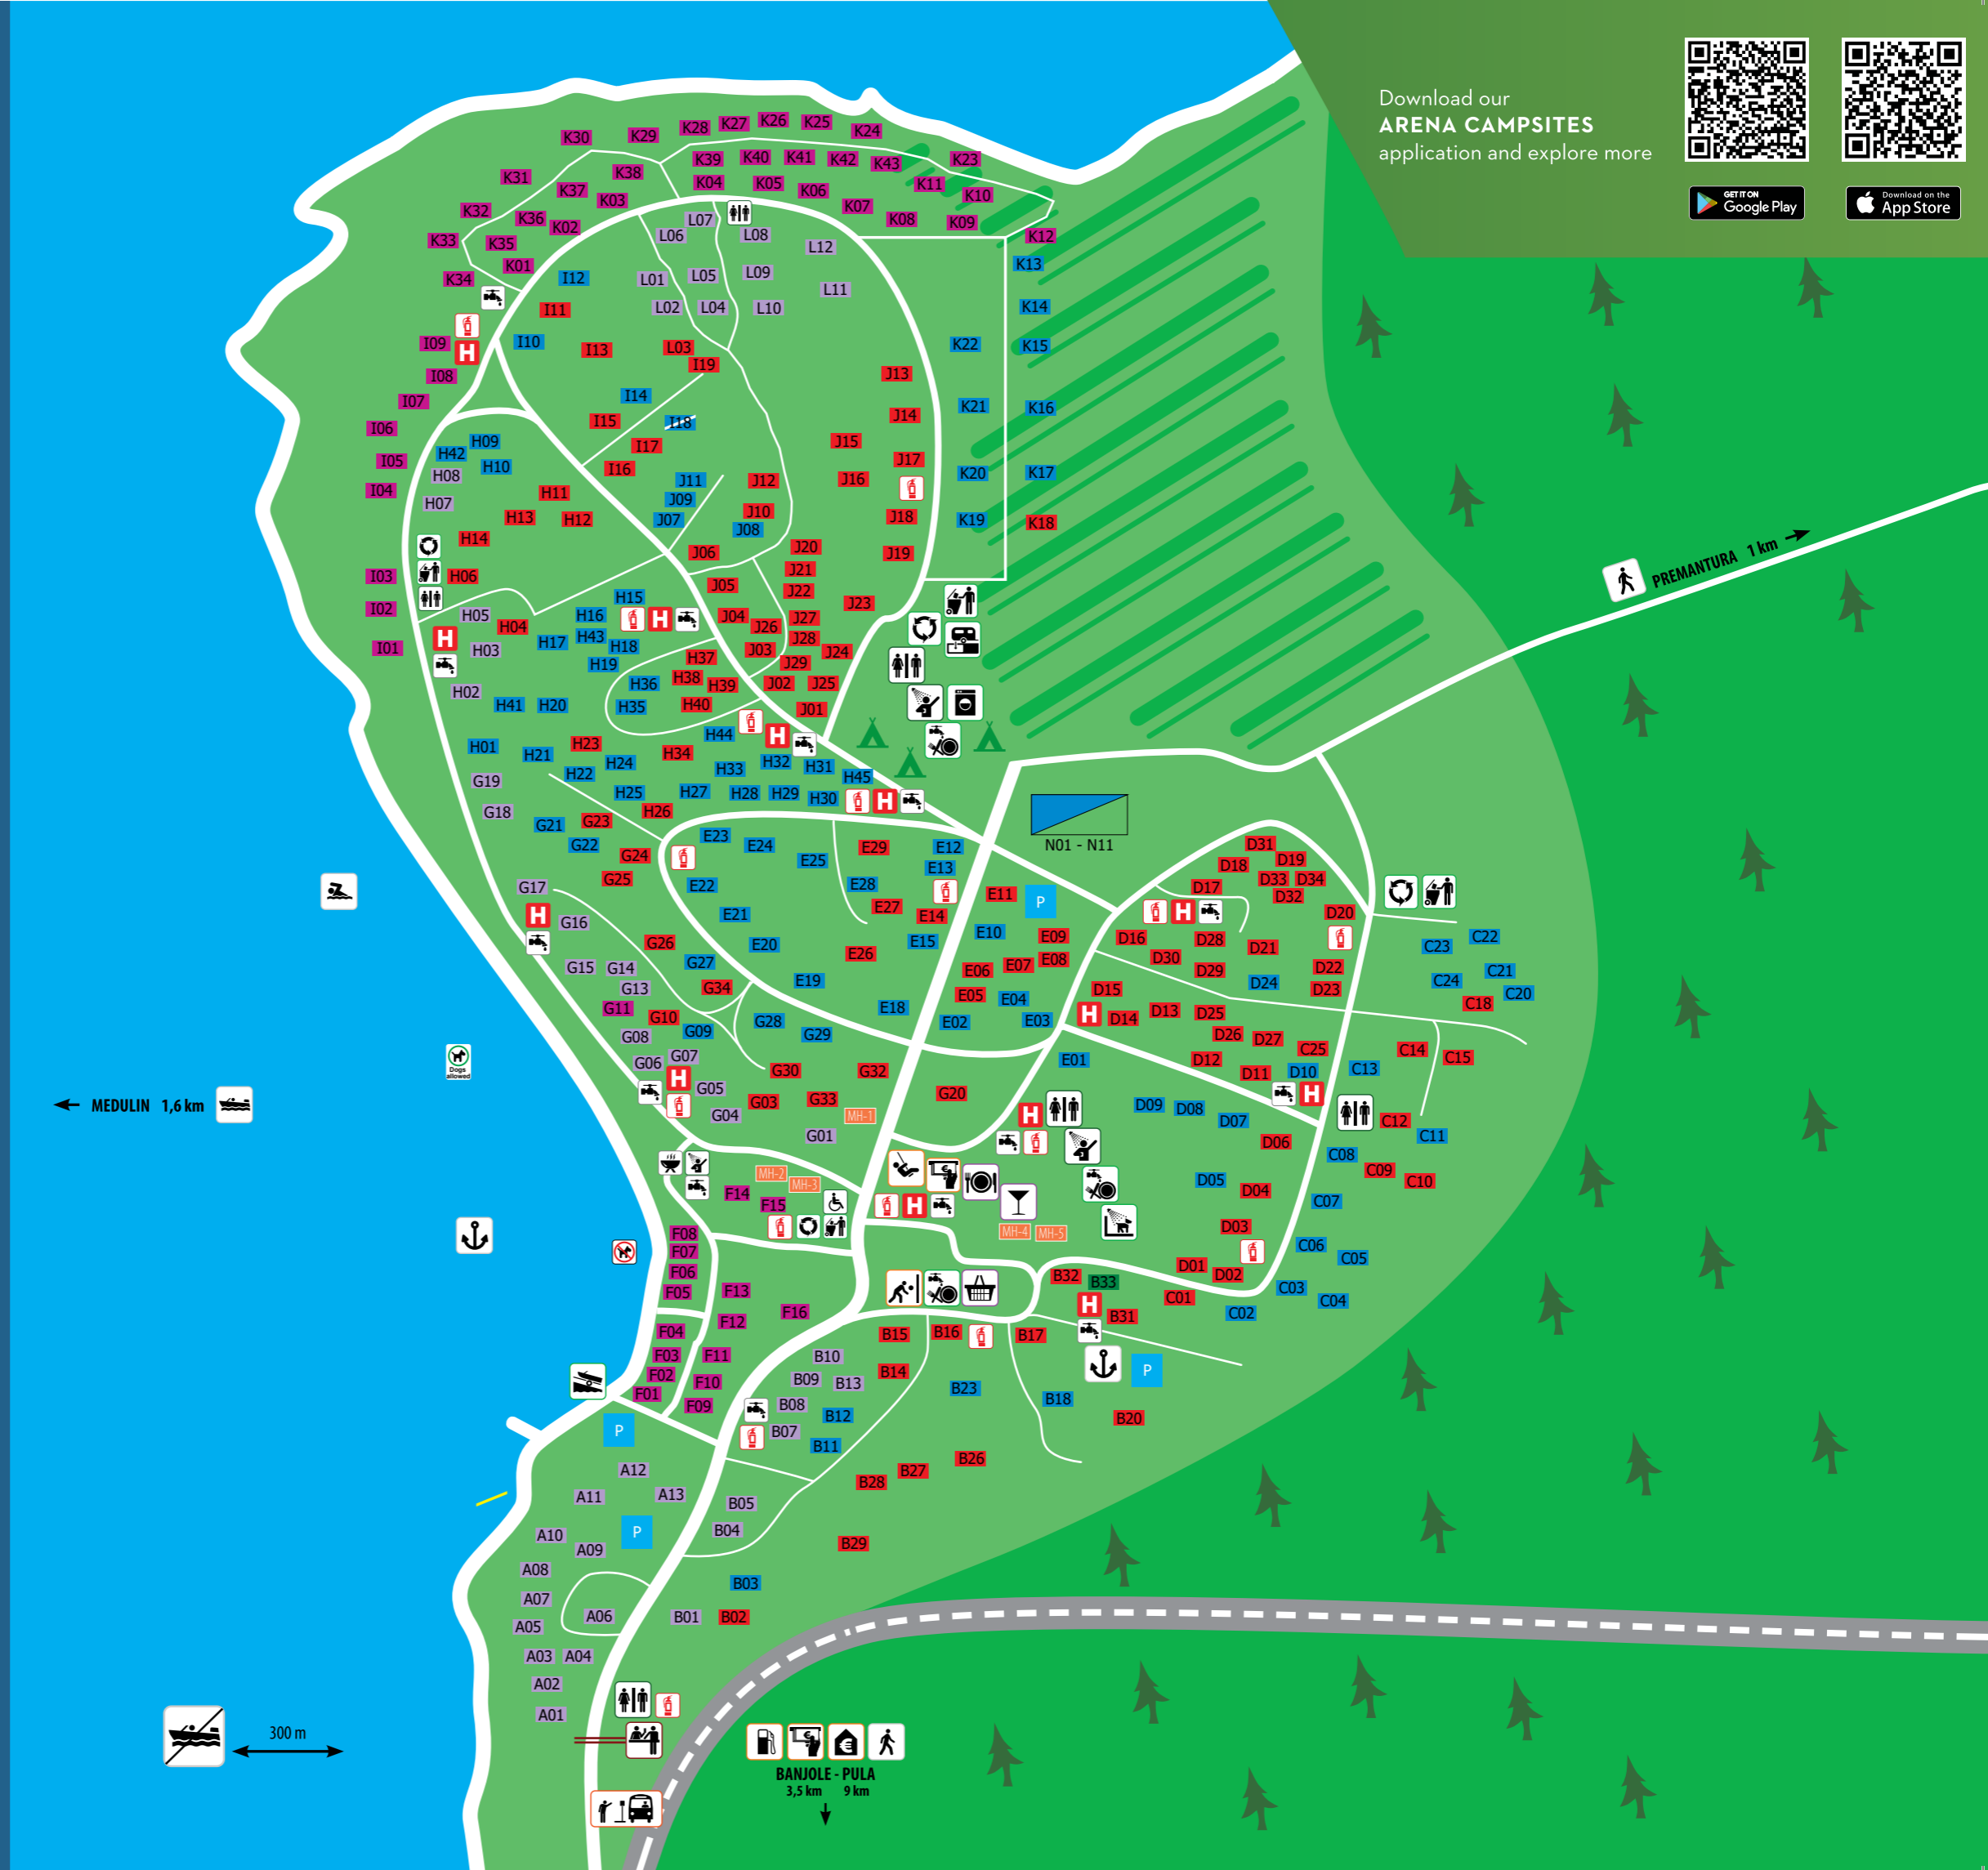

ARENA TAŠALERA CAMPSITE

Premantura bb, HR-52100 Pula

tel. +385 (0)52 575 555

fax. +385 (0)52 575 533

arenatasalera@arenacampsites.com

Info & Booking:

tel. +385 (0)52 529 400

info@arenacampsites.com

www.arenacampsites.com

Download our
ARENA CAMPSITES
application and explore more

RECEPTION INFO CENTER		
BAR & RESTAURANT MARKET		
TOILETE		
BEACH VOLLEY & PLAYGROUND		
BOAT SLIP		
DISH-WASHING		
LAUNDRY		
DOG SHOWERS		
CAMPER DRAIN		
CENTRAL GARBAGE & RECYCLING		
BUS STATION		
GAS STATION		
ATM		
BANK		
WATER		
GRILL		
PREMIUM		
SUPERIOR		
LOT - TYPE A		
LOT - TYPE B		
LOT - TYPE C		
LOT WITHOUT ACCESS BY VEHICLE		
MOBILE HOME		
HIDRANT HYDRANT		
PROTUPOŽARNA PLOÈA FIRE BOARD		

BANJOLE - PULA
3,5 km 9 km